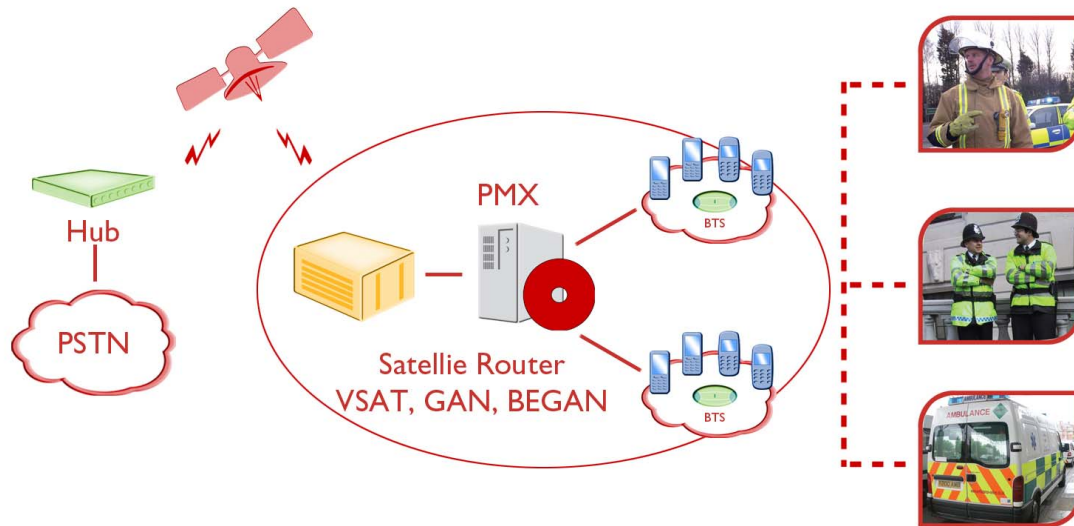

Rapid GSM

Mobile Convergence when you need it

Private Mobile Networks (PMN) provide a solution for rapid deployment of temporary and secure GSM coverage for emergency situations. Located on a vehicle the Private Mobile eXchange can be used to create an instant coverage in crises situations.

Implementation Overview

- Calls between personnel at the location are managed locally without additional authorisation being needed
- Calls to phones can be linked by satellite backhaul or local IP connection
- Both PSTN and mobile network access are provided
- Typical 350m diameter coverage per base station instantly